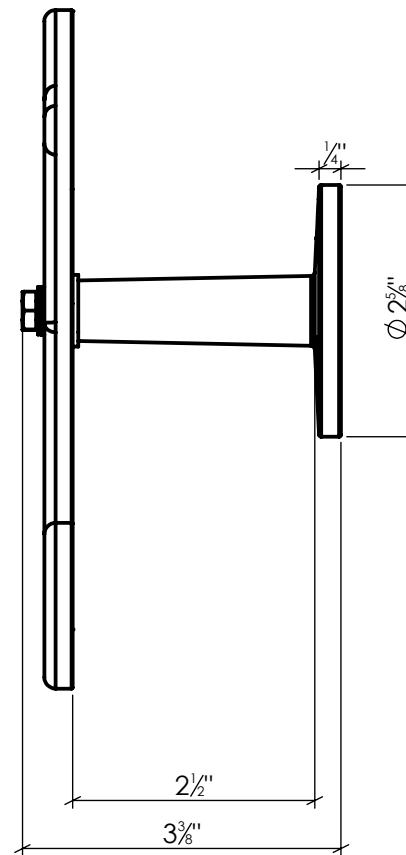

LYNN COVE

SD4

Plate Mount "S" Stay
Cast Aluminum, Black Powder Coated

Info@LynnCove.com

(800) 975-7089

SCALE: 1:2

Do not scale drawing. All dimensions are nominal (+/- 1/8") and for reference only. Specifications and dimensions are subject to change without notice. 6/23/2017

SCALE 1 : 4
Sold As Shown