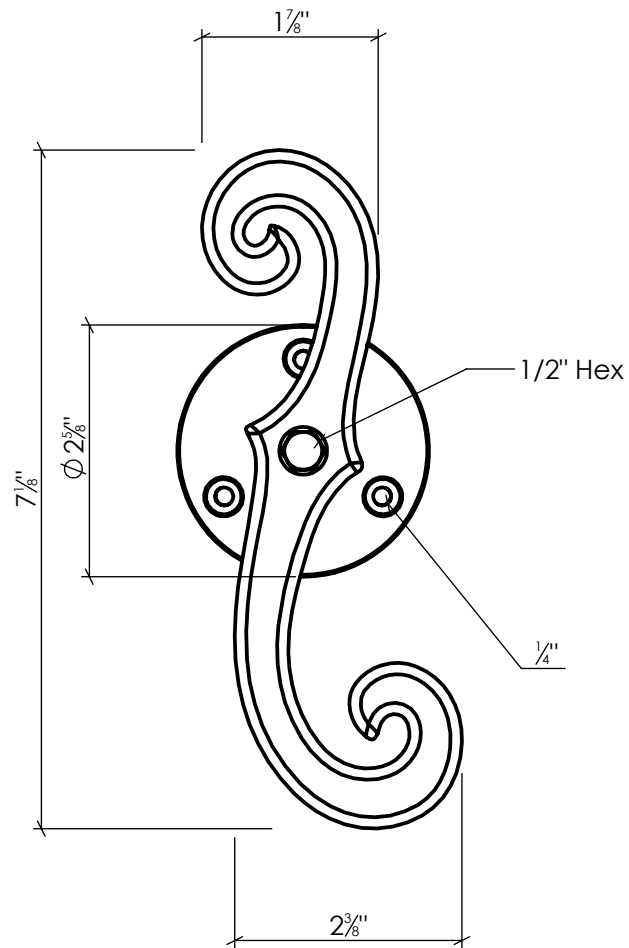

LYNN COVE

SD4

Plate Mount "S" Stay
Cast Aluminum, Black Powder Coated

Info@LynnCove.com

(800) 975-7089

SCALE: 1:2

Do not scale drawing. All dimensions are nominal (+/- 1/8") and for reference only. Specifications and dimensions are subject to change without notice. 6/23/2017

SCALE 1 : 4
Sold As Shown