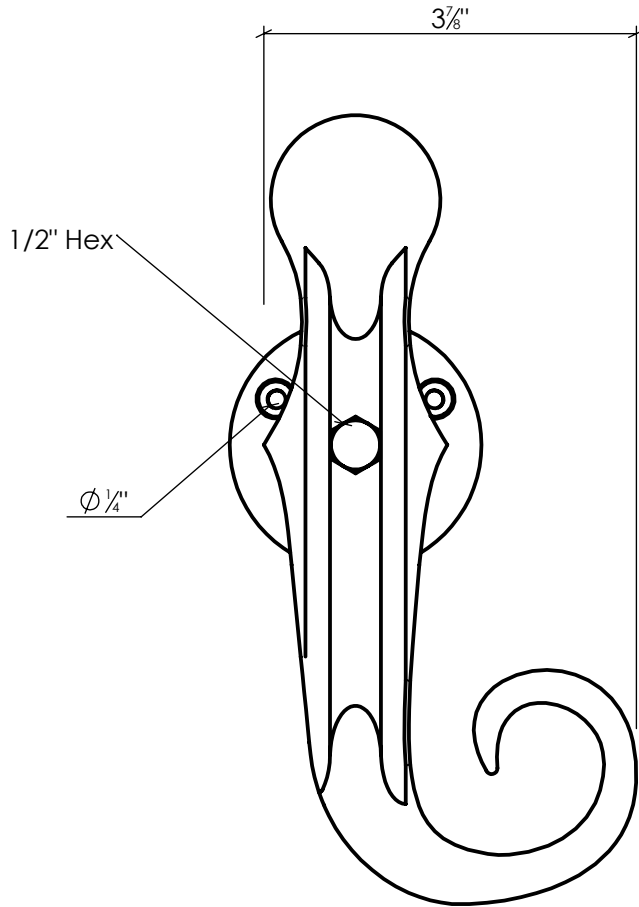

# RT3F

Flat Rat Tail Stay - Plate Mount  
Cast Aluminum, Black Powder Coated

Info@LynnCove.com

(800) 975-7089

SCALE: 1:2

Do not scale drawing. All dimensions are nominal (+/- 1/8") and for reference only. Specifications and dimensions are subject to change without notice. 7/21/2017

SCALE 4:1  
Sold As Shown