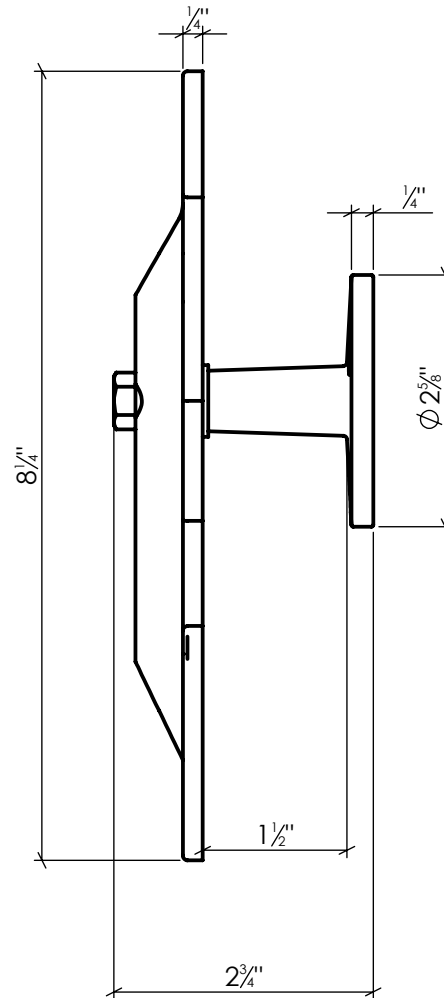

# RT3F

Flat Rat Tail Stay - Plate Mount  
Cast Aluminum, Black Powder Coated

Info@LynnCove.com

(800) 975-7089

SCALE: 1:2

Do not scale drawing. All dimensions are nominal (+/- 1/8") and for reference only. Specifications and dimensions are subject to change without notice. 7/21/2017

SCALE 4:1  
Sold As Shown