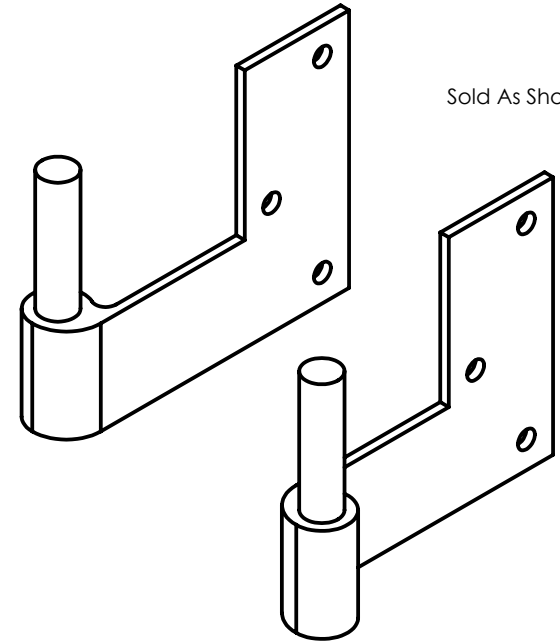

LYNN COVE

LB2SS

Leaf Pintle - 2 1/4" Offset
Stainless Steel, Black Powder Coated

Info@LynnCove.com

(800) 975-7089

SCALE: 1:2

Do not scale drawing. All dimensions are nominal (+/- 1/8") and for reference only. Specifications and dimensions are subject to change without notice. 11/29/2016

$\phi 1/2$ "
Suffolk Pintle