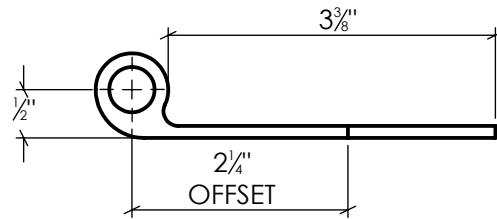

LYNN COVE

LB2SS

Leaf Pintle - 2 1/4" Offset
Stainless Steel, Black Powder Coated

Info@LynnCove.com

(800) 975-7089

SCALE: 1:2

Do not scale drawing. All dimensions are nominal (+/- 1/8") and for reference only. Specifications and dimensions are subject to change without notice. 11/29/2016