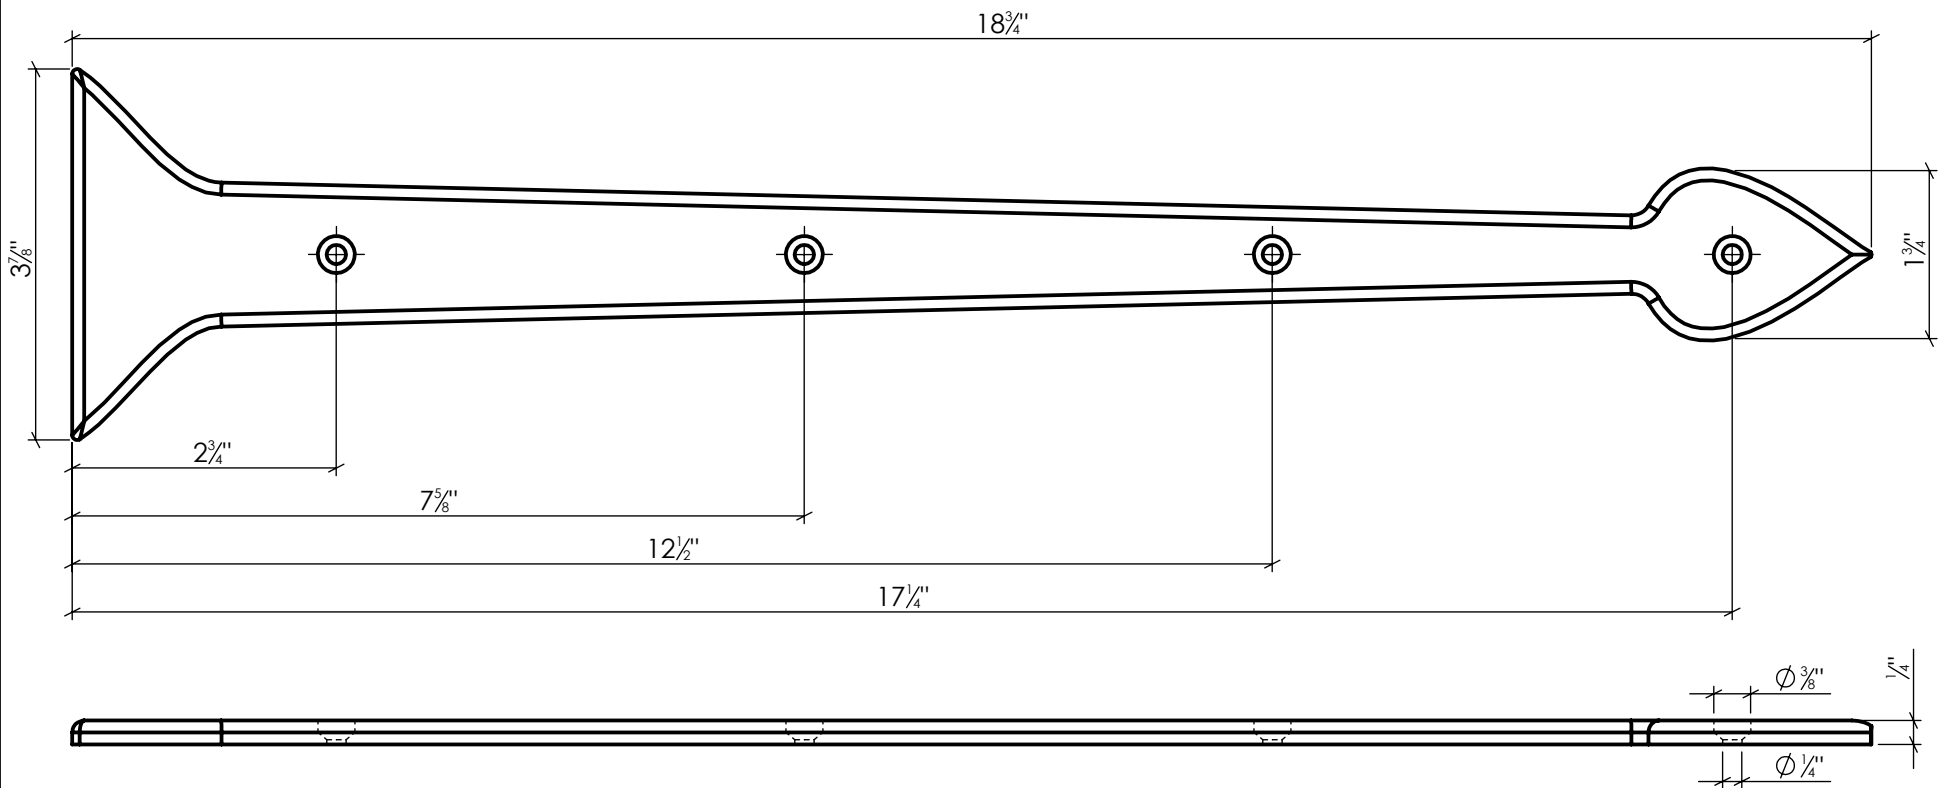

LYNN COVE

ALHF37009

Aspen Style Hinge Front 19"
Cast Aluminum, Textured, Black Powder Coated

Info@LynnCove.com

(800) 975-7089

SCALE: 1:2

Sold As Shown
SCALE 1 : 5