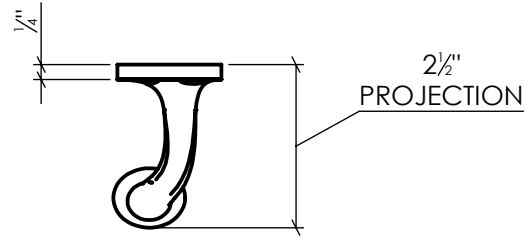

Sold As Shown
SCALE 1 : 5

LYNN COVE

ALSQH1

Square Pull Handle
Cast Aluminum, Black Powder Coated

Info@LynnCove.com

(800) 975-7089

SCALE: 1:5

Do not scale drawing. All dimensions are nominal (+/- 1/8") and for reference only. Specifications and dimensions are subject to change without notice. 11/29/2016