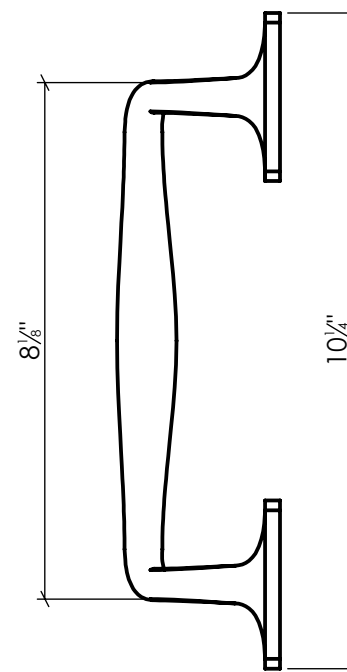

Sold As Shown
SCALE 1 : 5

LYNN COVE

ALSQH1

Square Pull Handle
Cast Aluminum, Black Powder Coated

Info@LynnCove.com

(800) 975-7089

SCALE: 1:5

Do not scale drawing. All dimensions are nominal (+/- 1/8") and for reference only. Specifications and dimensions are subject to change without notice. 11/29/2016