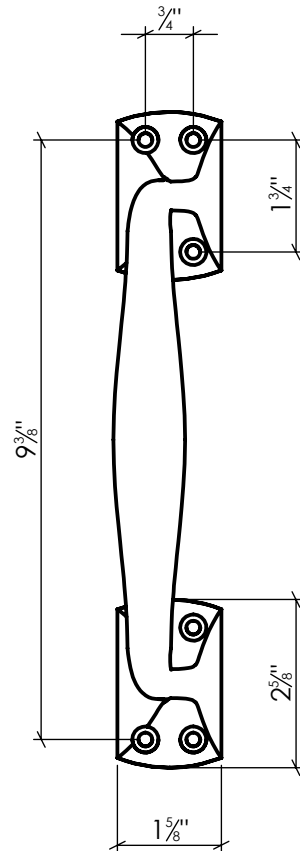

LYNN COVE

ALHF37009

Aspen Style Hinge Front 19"
Cast Aluminum, Textured, Black Powder Coated

Info@LynnCove.com

(800) 975-7089

SCALE: 1:2

Do not scale drawing. All dimensions are nominal (+/- 1/8") and for reference only. Specifications and dimensions are subject to change without notice. 11/29/2016

Sold As Shown
SCALE 1 : 5

LYNN COVE

ALSQH1

Square Pull Handle
Cast Aluminum, Black Powder Coated

Info@LynnCove.com

(800) 975-7089

SCALE: 1:5

Do not scale drawing. All dimensions are nominal (+/- 1/8") and for reference only. Specifications and dimensions are subject to change without notice. 11/29/2016