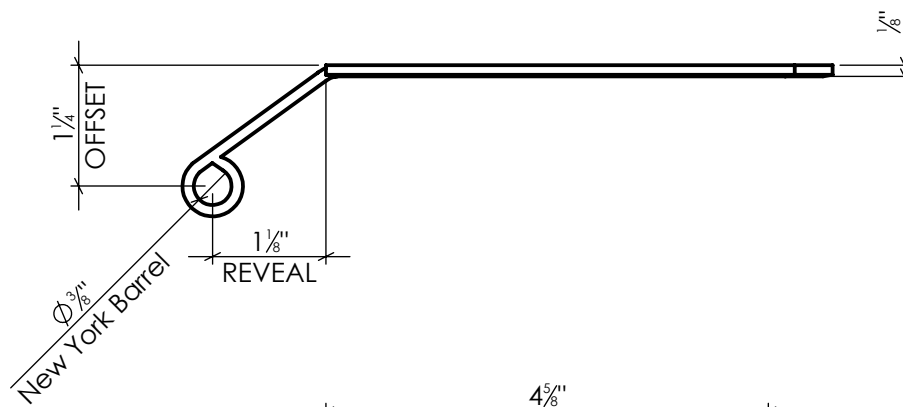

LYNN COVE

EHNYL125

NY Style "L" Hinge - 1 1/4" Offset
Carbon Steel, Galvanized, Black Powder Coated

Info@LynnCove.com

(800) 975-7089

SCALE: 1:2

Do not scale drawing. All dimensions are nominal (+/- 1/8") and for reference only. Specifications and dimensions are subject to change without notice. 10/20/2016

Sold As Shown
SCALE 1 : 2