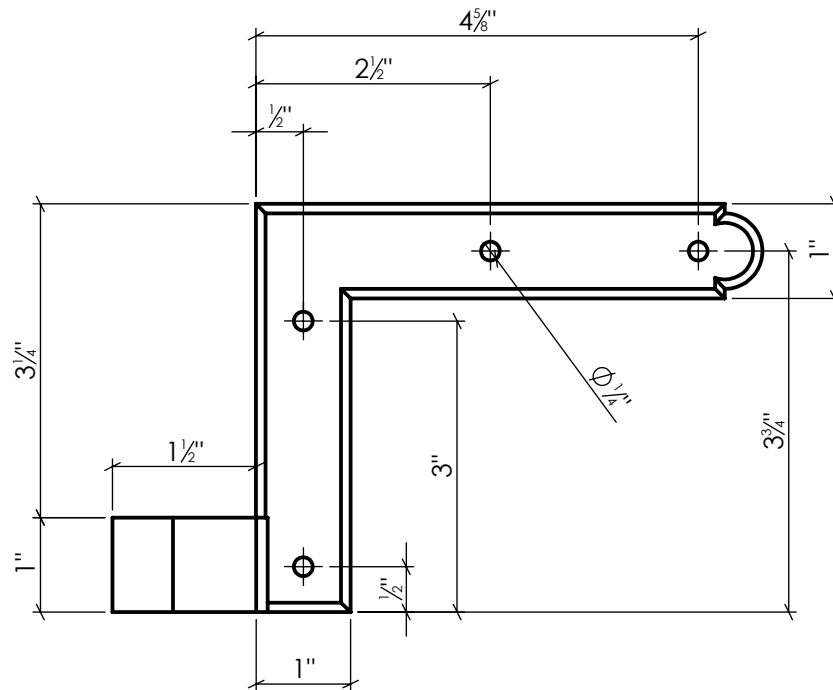

LYNN COVE

EHNYL125

NY Style "L" Hinge - 1 1/4" Offset
Carbon Steel, Galvanized, Black Powder Coated

Info@LynnCove.com

(800) 975-7089

SCALE: 1:2

Do not scale drawing. All dimensions are nominal (+/- 1/8") and for reference only. Specifications and dimensions are subject to change without notice. 10/20/2016

Sold As Shown
SCALE 1 : 2