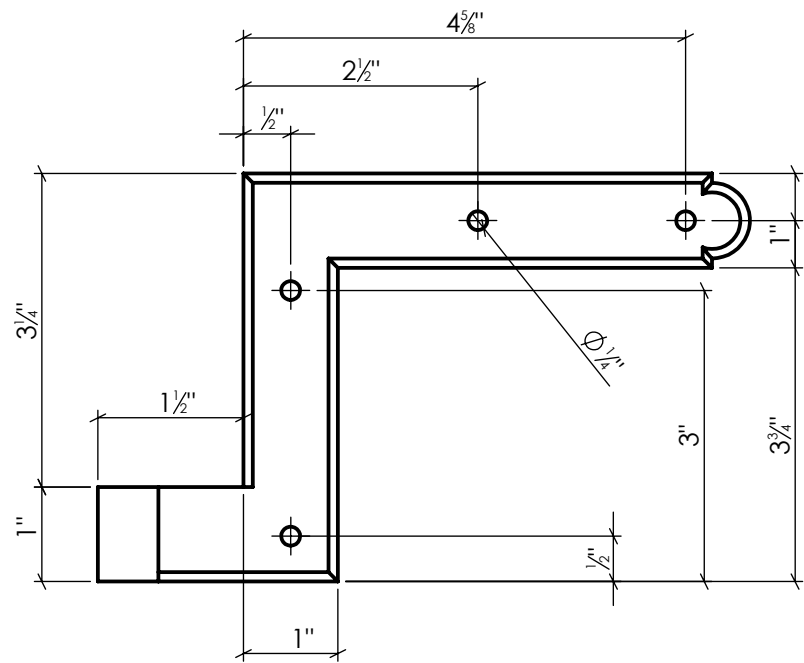

# EHNYL000

NY Style "L" Hinge - 0" Offset  
Carbon Steel, Galvanized, Black Powder Coated

Info@LynnCove.com

(800) 975-7089

SCALE: 1:2

Do not scale drawing. All dimensions are nominal (+/- 1/8") and for reference only. Specifications and dimensions are subject to change without notice. 10/20/2016

Sold As Shown  
SCALE 1 : 4