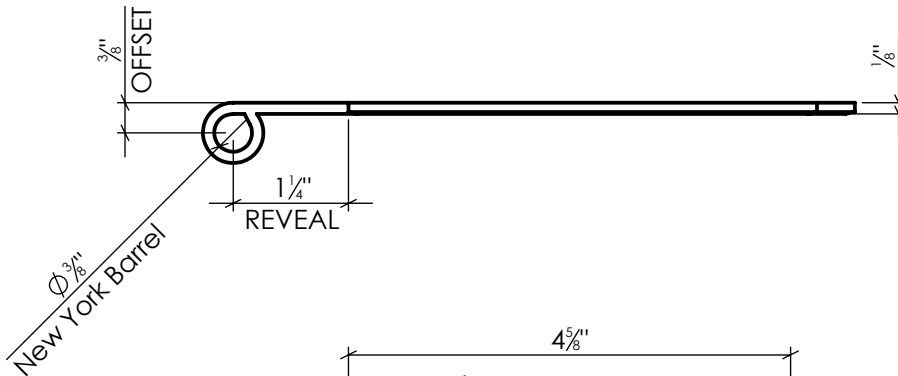

# EHNYL000

NY Style "L" Hinge - 0" Offset  
Carbon Steel, Galvanized, Black Powder Coated

Info@LynnCove.com

(800) 975-7089

SCALE: 1:2

Do not scale drawing. All dimensions are nominal (+/- 1/8") and for reference only. Specifications and dimensions are subject to change without notice. 10/20/2016

Sold As Shown  
SCALE 1 : 4