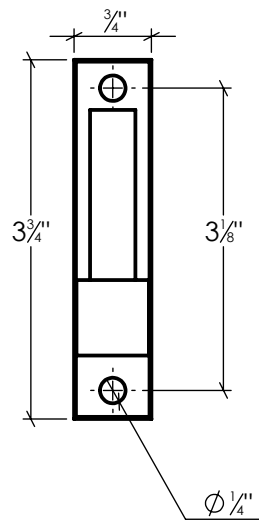

# EHN PSS225

Narrow Plate Pintle - 2 1/4" Offset  
Stainless Steel, Black Powder Coated

Info@LynnCove.com

(800) 975-7089

SCALE: 1:2

Do not scale drawing. All dimensions are nominal (+/- 1/8") and for reference only. Specifications and dimensions are subject to change without notice. 11/29/2016