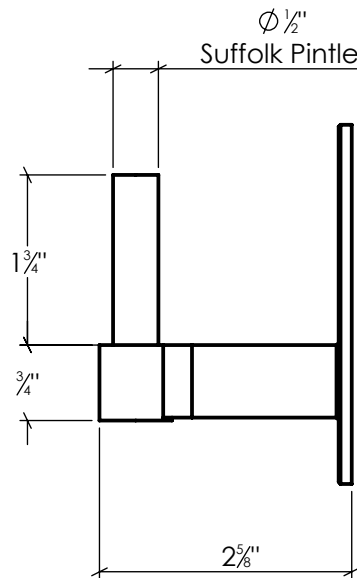

# EHN PSS225

Narrow Plate Pintle - 2 1/4" Offset  
Stainless Steel, Black Powder Coated

Info@LynnCove.com

(800) 975-7089

SCALE: 1:2

Do not scale drawing. All dimensions are nominal (+/- 1/8") and for reference only. Specifications and dimensions are subject to change without notice. 11/29/2016