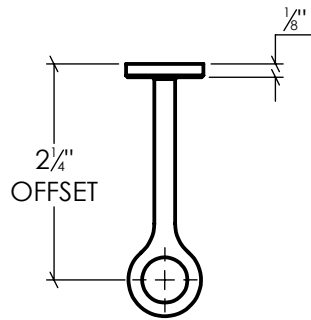

# EHN PSS225

Narrow Plate Pintle - 2 1/4" Offset  
Stainless Steel, Black Powder Coated

Info@LynnCove.com

(800) 975-7089

SCALE: 1:2

Do not scale drawing. All dimensions are nominal (+/- 1/8") and for reference only. Specifications and dimensions are subject to change without notice. 11/29/2016