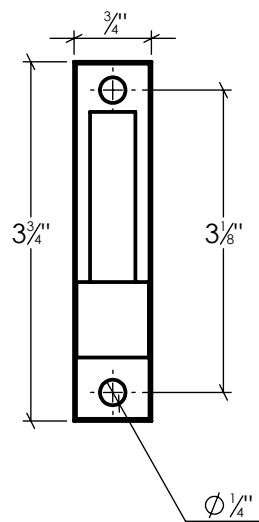

LYNN COVE

EHN PSS075

Narrow Plate Pintle - 3/4" Offset
Stainless Steel, Black Powder Coated

Info@LynnCove.com

(800) 975-7089

SCALE: 1:2

Do not scale drawing. All dimensions are nominal (+/- 1/8") and for reference only. Specifications and dimensions are subject to change without notice. 11/29/2016