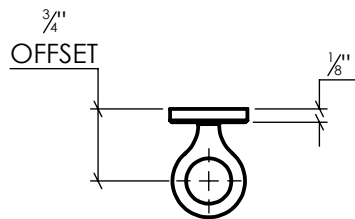

LYNN COVE

EHN PSS075

Narrow Plate Pintle - 3/4" Offset
Stainless Steel, Black Powder Coated

Info@LynnCove.com

(800) 975-7089

SCALE: 1:2

Do not scale drawing. All dimensions are nominal (+/- 1/8") and for reference only. Specifications and dimensions are subject to change without notice. 11/29/2016