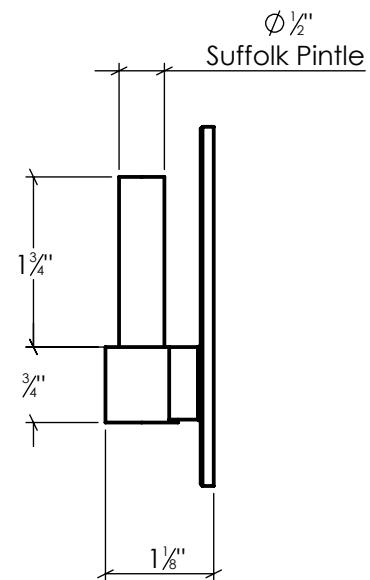

LYNN COVE

EHN PSS075

Narrow Plate Pintle - 3/4" Offset
Stainless Steel, Black Powder Coated

Info@LynnCove.com

(800) 975-7089

SCALE: 1:2

Do not scale drawing. All dimensions are nominal (+/- 1/8") and for reference only. Specifications and dimensions are subject to change without notice. 11/29/2016