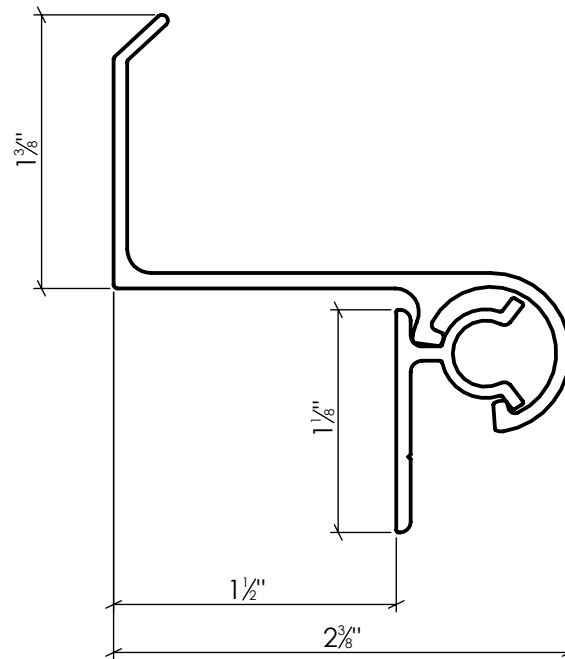

LYNN COVE

EHNG01

Sliding Bahama Hinge
Aluminum, Black Powder Coated

Info@LynnCove.com

(800) 975-7089

SCALE: 1:1

Do not scale drawing. All dimensions are nominal (+/- 1/8") and for reference only. Specifications and dimensions are subject to change without notice. 1/29/2017

Sold As Shown
48" Length