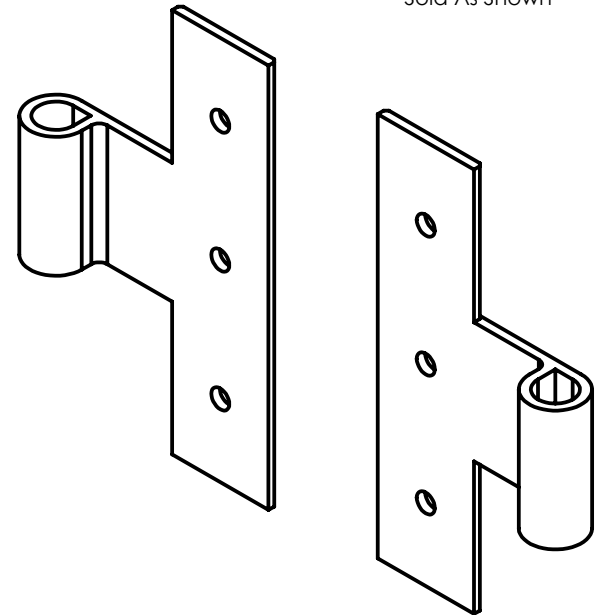

LYNN COVE

EHSS000

Suffolk Style Center Hinge - 0" Offset
Stainless Steel, Black Powder Coated

Info@LynnCove.com

(800) 975-7089

SCALE: 1:2

Do not scale drawing. All dimensions are nominal (+/- 1/8") and for reference only. Specifications and dimensions are subject to change without notice. 12/8/2016