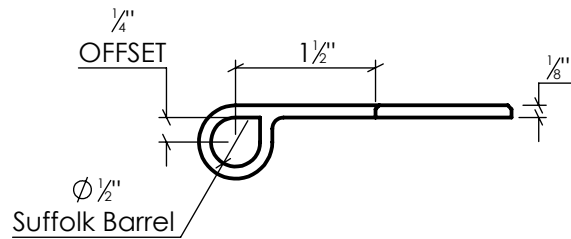

LYNN COVE

EHSS000

Suffolk Style Center Hinge - 0" Offset
Stainless Steel, Black Powder Coated

Info@LynnCove.com

(800) 975-7089

SCALE: 1:2

Do not scale drawing. All dimensions are nominal (+/- 1/8") and for reference only. Specifications and dimensions are subject to change without notice. 12/8/2016