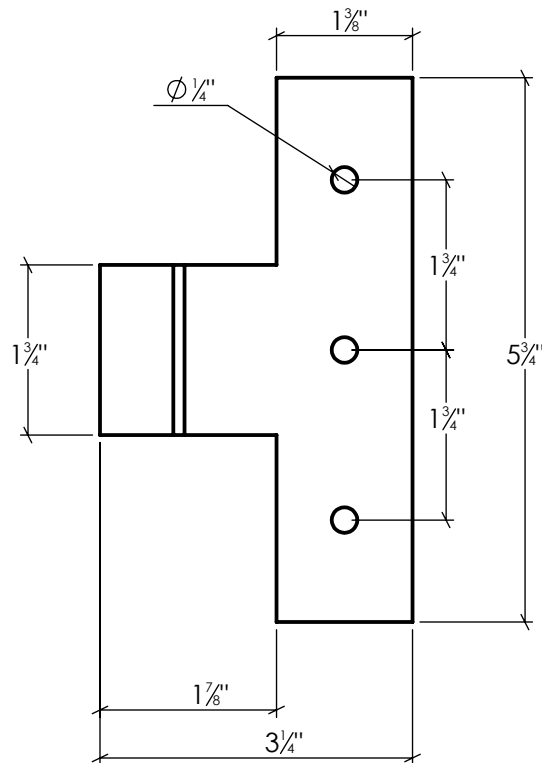

LYNN COVE

EHSS000

Suffolk Style Center Hinge - 0" Offset
Stainless Steel, Black Powder Coated

Info@LynnCove.com

(800) 975-7089

SCALE: 1:2

Do not scale drawing. All dimensions are nominal (+/- 1/8") and for reference only. Specifications and dimensions are subject to change without notice. 12/8/2016