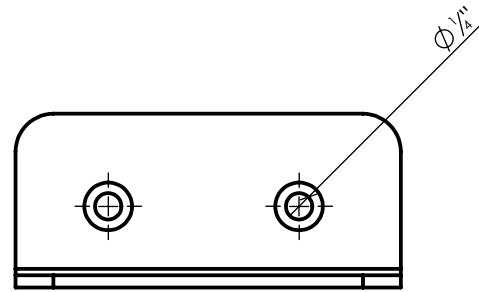

# EHGS01

"L" Gate Stop  
Stainless Steel, Black Powder Coated

Info@LynnCove.com

(800) 975-7089

SCALE: 1:2

Do not scale drawing. All dimensions are nominal (+/- 1/8") and for reference only. Specifications and dimensions are subject to change without notice. 10/20/2016