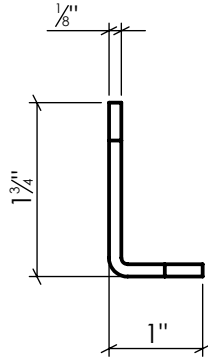

# EHGS01

"L" Gate Stop  
Stainless Steel, Black Powder Coated

Info@LynnCove.com

(800) 975-7089

SCALE: 1:2

Do not scale drawing. All dimensions are nominal (+/- 1/8") and for reference only. Specifications and dimensions are subject to change without notice. 10/20/2016