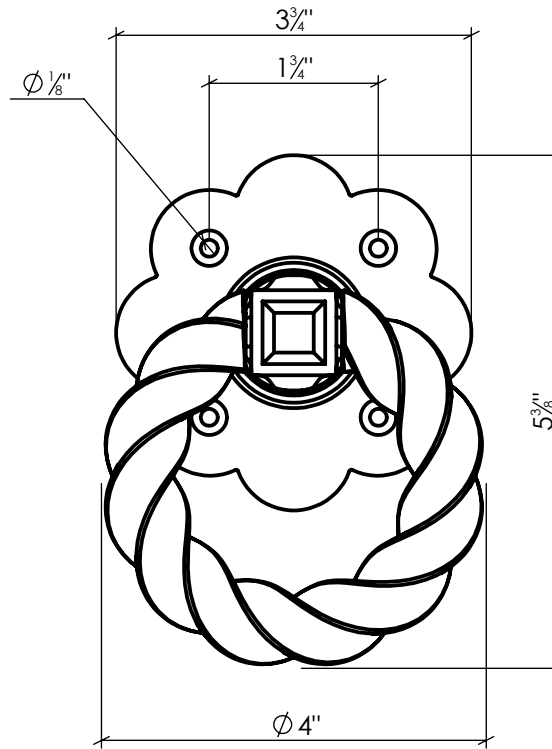

LYNN COVE

ALRH266

Floral Ring Handle 4"
Cast Aluminum, Black Powder Coated

Info@LynnCove.com

(800) 975-7089

SCALE: 1:2

Do not scale drawing. All dimensions are nominal (+/- 1/8") and for reference only. Specifications and dimensions are subject to change without notice. 11/29/2016