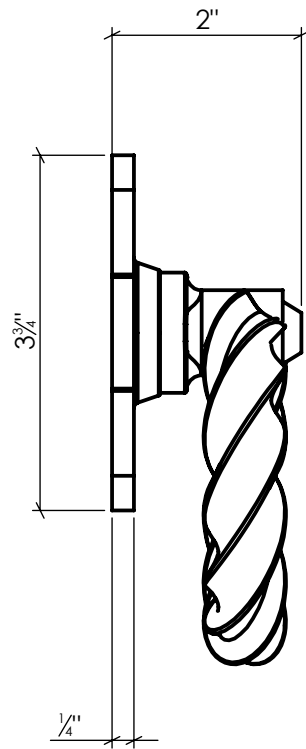

LYNN COVE

ALRH266

Floral Ring Handle 4"
Cast Aluminum, Black Powder Coated

Info@LynnCove.com

(800) 975-7089

SCALE: 1:2

Do not scale drawing. All dimensions are nominal (+/- 1/8") and for reference only. Specifications and dimensions are subject to change without notice. 11/29/2016