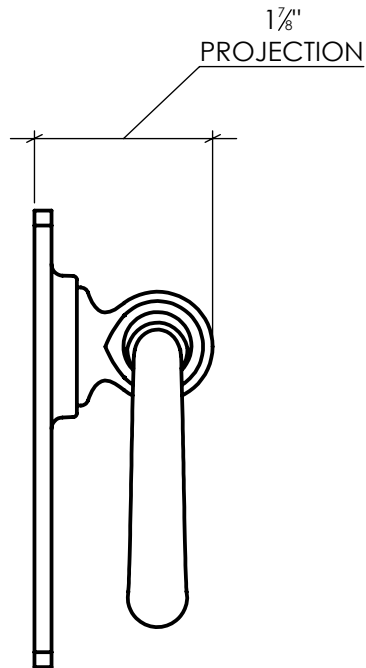

# ALRH155

Traditional Ring Handle  
Cast Aluminum, Black Powder Coated

Info@LynnCove.com

(800) 975-7089

SCALE: 1:2

Do not scale drawing. All dimensions are nominal (+/- 1/8") and for reference only. Specifications and dimensions are subject to change without notice. 11/29/2016