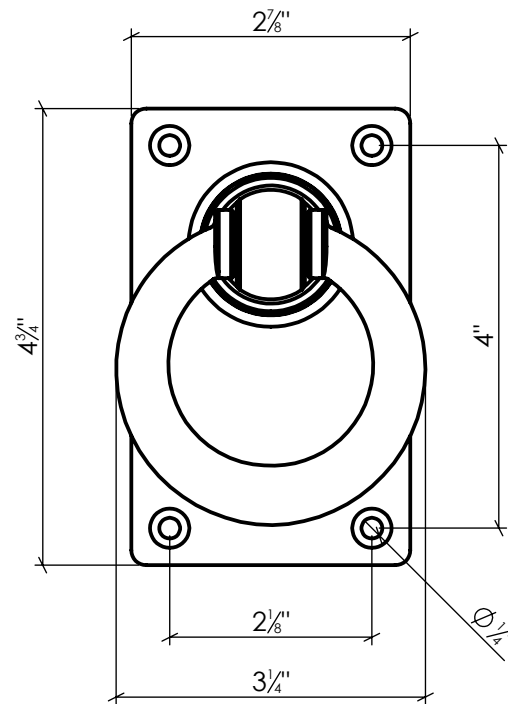

# ALRH155

Traditional Ring Handle  
Cast Aluminum, Black Powder Coated

Info@LynnCove.com

(800) 975-7089

SCALE: 1:2

Do not scale drawing. All dimensions are nominal (+/- 1/8") and for reference only. Specifications and dimensions are subject to change without notice. 11/29/2016