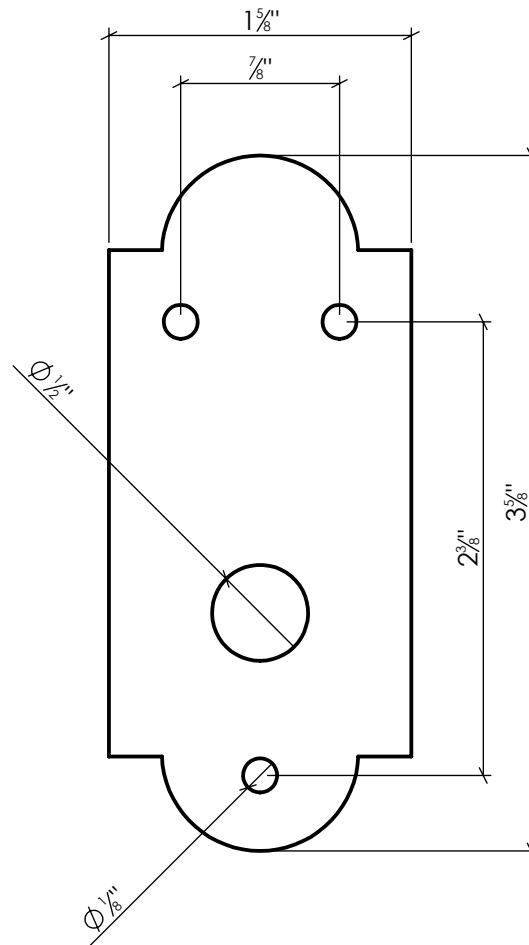

# ALLAGESC

Decorative Lag Escutcheon  
Aluminum, Black Powder Coated

Info@LynnCove.com

(800) 975-7089

SCALE: 1:1

Do not scale drawing. All dimensions are nominal (+/- 1/8") and for reference only. Specifications and dimensions are subject to change without notice. 12/14/2016

18 ga

Sold As Shown