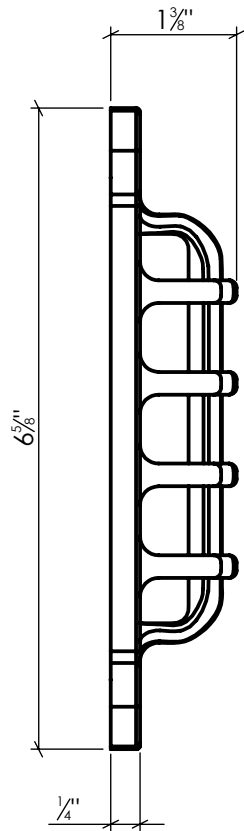

# ALGRILL

Raised Door Grill  
Cast Aluminum, Black Powder Coated

Info@LynnCove.com

(800) 975-7089

SCALE: 1:2

Do not scale drawing. All dimensions are nominal (+/- 1/8") and for reference only. Specifications and dimensions are subject to change without notice. 11/29/2016

SCALE 1:3  
Sold As Shown