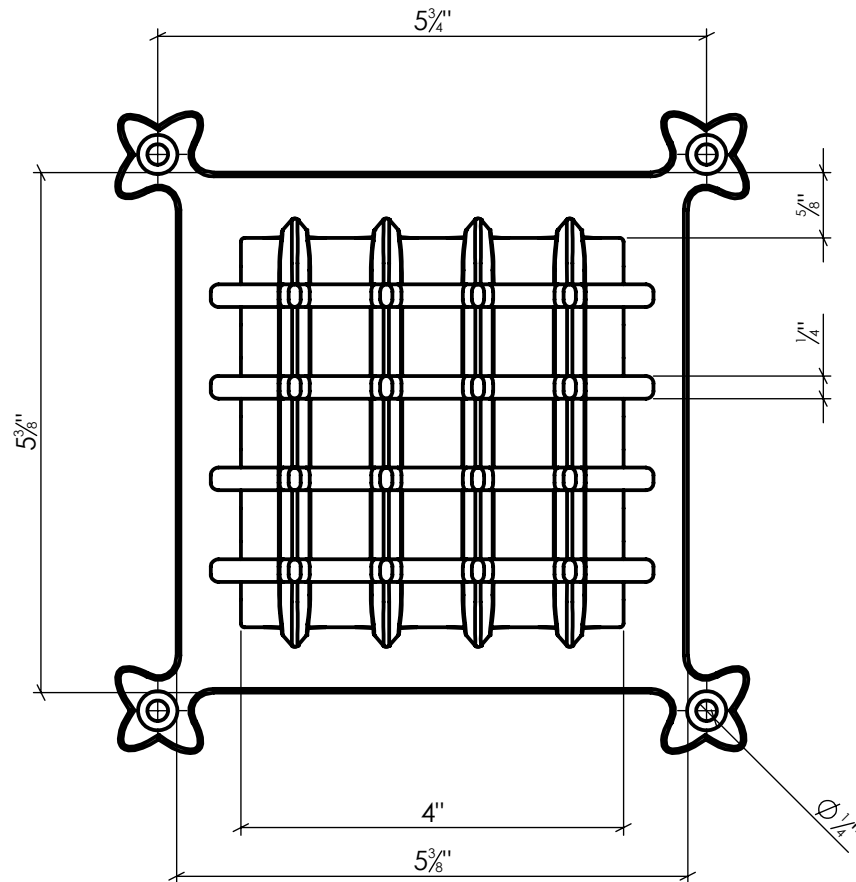

# ALGRILL

Raised Door Grill  
Cast Aluminum, Black Powder Coated

Info@LynnCove.com

(800) 975-7089

SCALE: 1:2

Do not scale drawing. All dimensions are nominal (+/- 1/8") and for reference only. Specifications and dimensions are subject to change without notice. 11/29/2016

SCALE 1:3  
Sold As Shown