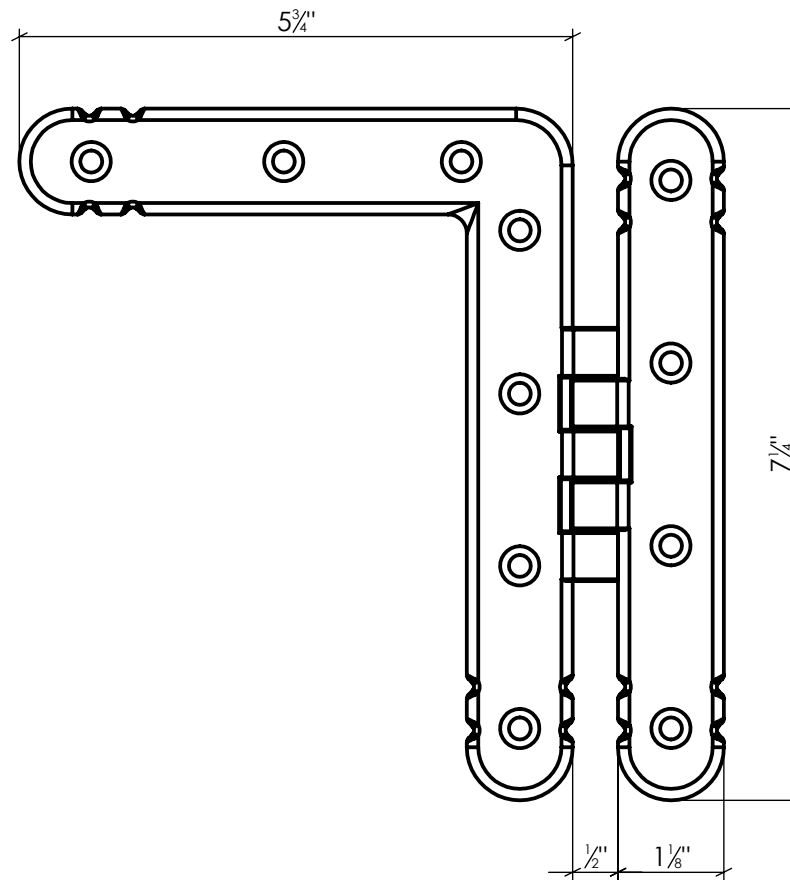

LYNN COVE

ALFHL

"L" Hinge - Fixed Pin
Cast Aluminum, Textured, Black Powder Coated

Info@LynnCove.com

(800) 975-7089

SCALE: 1:2

Do not scale drawing. All dimensions are nominal (+/- 1/8") and for reference only. Specifications and dimensions are subject to change without notice. 11/29/2016

SCALE 1:5
Sold As Shown
Handed Left & Right