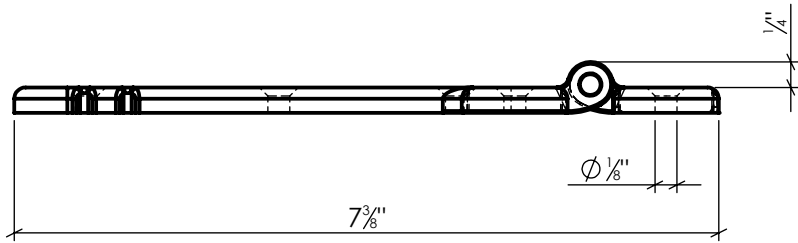

LYNN COVE

ALFHL

"L" Hinge - Fixed Pin
Cast Aluminum, Textured, Black Powder Coated

Info@LynnCove.com

(800) 975-7089

SCALE: 1:2

Do not scale drawing. All dimensions are nominal (+/- 1/8") and for reference only. Specifications and dimensions are subject to change without notice. 11/29/2016

SCALE 1:5
Sold As Shown
Handed Left & Right