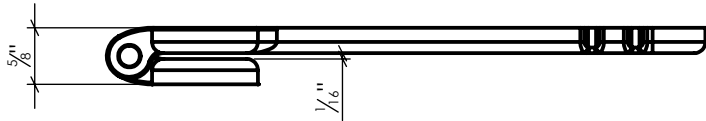

LYNN COVE

ALFHL

"L" Hinge - Fixed Pin
Cast Aluminum, Textured, Black Powder Coated

Info@LynnCove.com

(800) 975-7089

SCALE: 1:2

Do not scale drawing. All dimensions are nominal (+/- 1/8") and for reference only. Specifications and dimensions are subject to change without notice. 11/29/2016

SCALE 1:5
Sold As Shown
Handed Left & Right