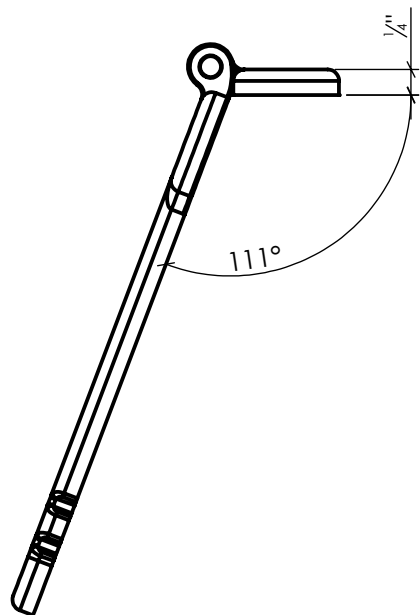

LYNN COVE

ALFHL

"L" Hinge - Fixed Pin
Cast Aluminum, Textured, Black Powder Coated

Info@LynnCove.com

(800) 975-7089

SCALE: 1:2

Do not scale drawing. All dimensions are nominal (+/- 1/8") and for reference only. Specifications and dimensions are subject to change without notice. 11/29/2016

SCALE 1:5
Sold As Shown
Handed Left & Right