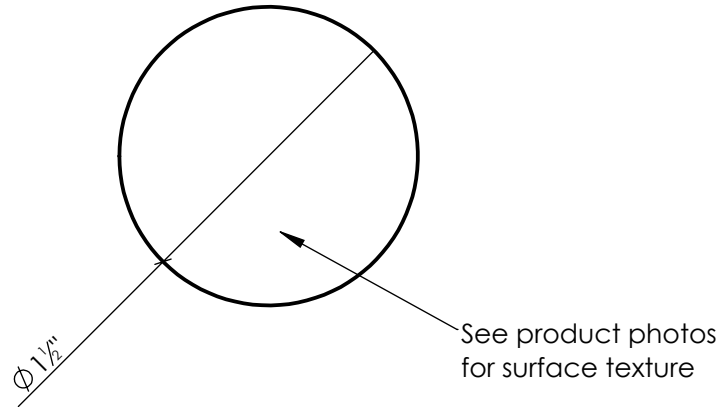

LYNN COVE

ALCLV01T

Umbrella Clavos - Textured
Cast Aluminum, Black Powder Coated

Info@LynnCove.com

(800) 975-7089

SCALE: 1:1

Do not scale drawing. All dimensions are nominal (+/- 1/8") and for reference only. Specifications and dimensions are subject to change without notice. 3/13/2017