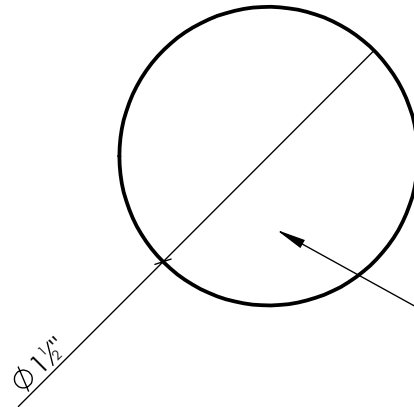

# ALCLV01

Umbrella Clavos - Smooth  
Cast Aluminum, Black Powder Coated

Info@LynnCove.com

(800) 975-7089

SCALE: 1:1

Do not scale drawing. All dimensions are nominal (+/- 1/8") and for reference only. Specifications and dimensions are subject to change without notice. 3/13/2017