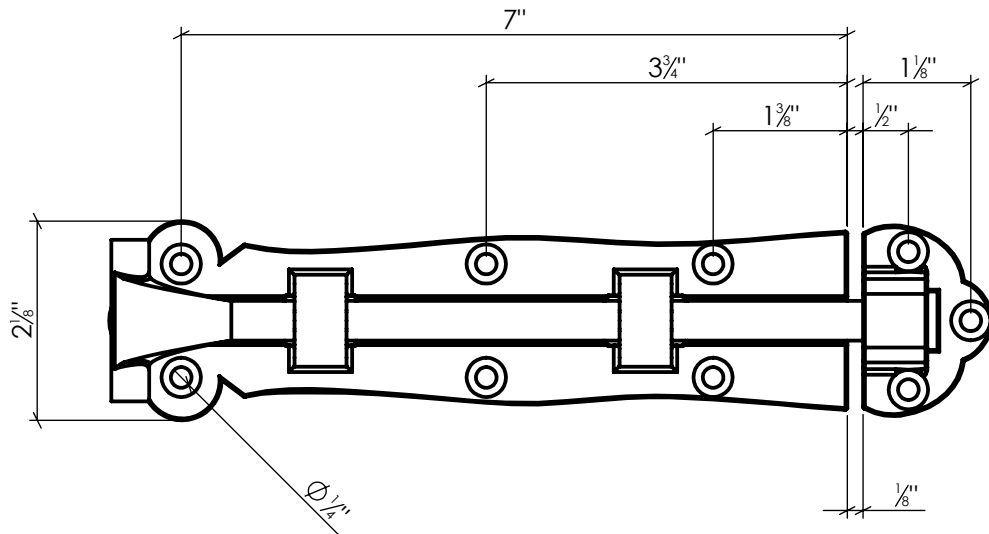

LYNN COVE

AL37372

Decorative Scroll Style Shutter Bolt
Cast Aluminum, Black Powder Coated

Info@LynnCove.com

(800) 975-7089

SCALE: 1:2

Do not scale drawing. All dimensions are nominal (+/- 1/8") and for reference only. Specifications and dimensions are subject to change without notice. 12/14/2016