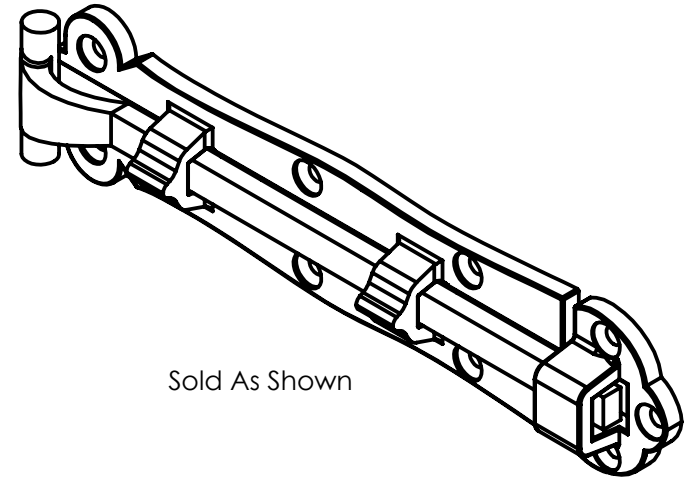

LYNN COVE

AL37372

Decorative Scroll Style Shutter Bolt
Cast Aluminum, Black Powder Coated

Info@LynnCove.com

(800) 975-7089

SCALE: 1:2

Do not scale drawing. All dimensions are nominal (+/- 1/8") and for reference only. Specifications and dimensions are subject to change without notice. 12/14/2016