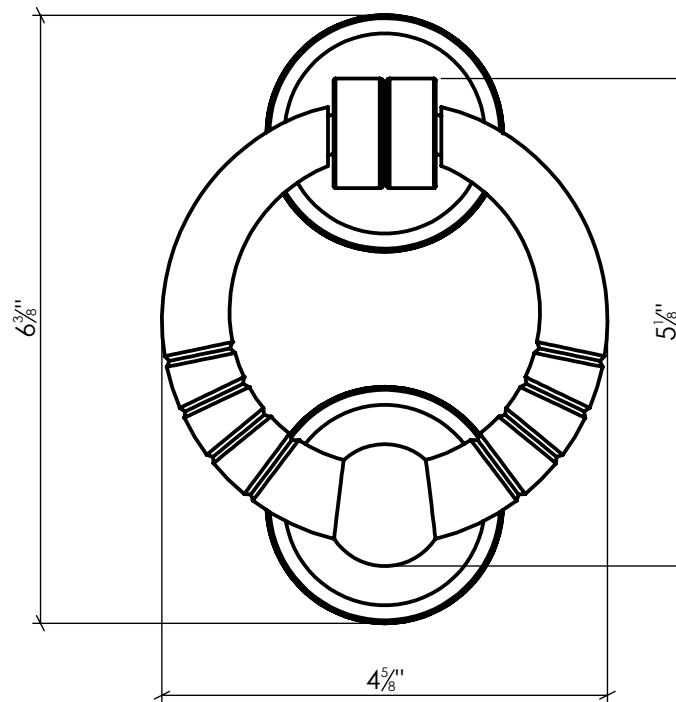

LYNN COVE

AL37220

Ring Door Knocker
Cast Aluminum, Black Powder Coated

Info@LynnCove.com

(800) 975-7089

SCALE: 1:2

Do not scale drawing. All dimensions are nominal (+/- 1/8") and for reference only. Specifications and dimensions are subject to change without notice. 11/29/2016

2 1/4"
PROJECTION

Sold As Shown