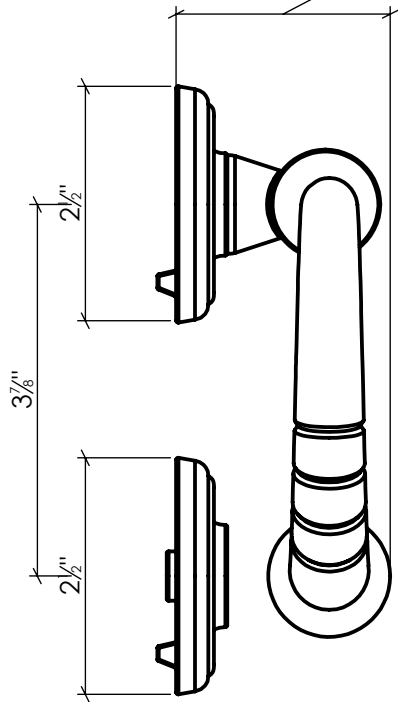

LYNN COVE

AL37220

Ring Door Knocker
Cast Aluminum, Black Powder Coated

Info@LynnCove.com

(800) 975-7089

SCALE: 1:2

Do not scale drawing. All dimensions are nominal (+/- 1/8") and for reference only. Specifications and dimensions are subject to change without notice. 11/29/2016

2 1/4"
PROJECTION

Sold As Shown