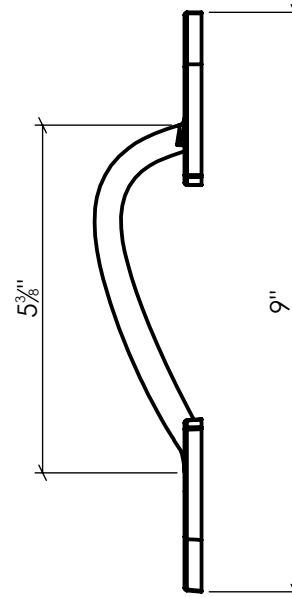

LYNN COVE

Info@LynnCove.com

(800) 975-7089

SCALE: 1:3

Do not scale drawing. All dimensions are nominal (+/- 1/8") and for reference only. Specifications and dimensions are subject to change without notice. 11/29/2016

AL2099

Fleur De Lys Handle
Cast Aluminum, Smooth, Black Powder Coated

SCALE 1 : 2
Sold As Shown