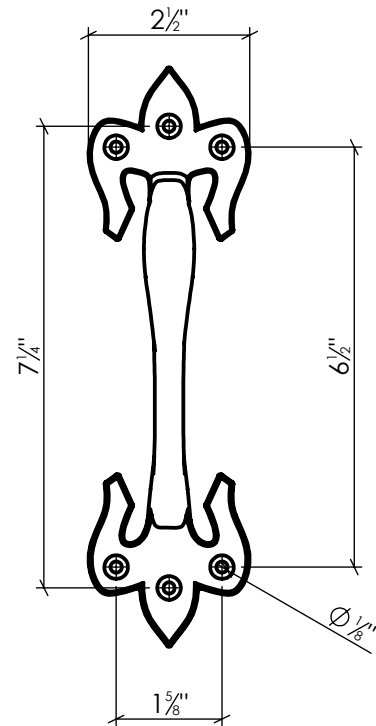

LYNN COVE

Info@LynnCove.com

(800) 975-7089

SCALE: 1:3

Do not scale drawing. All dimensions are nominal (+/- 1/8") and for reference only. Specifications and dimensions are subject to change without notice. 11/29/2016

AL2099

Fleur De Lys Handle
Cast Aluminum, Smooth, Black Powder Coated

SCALE 1 : 2
Sold As Shown